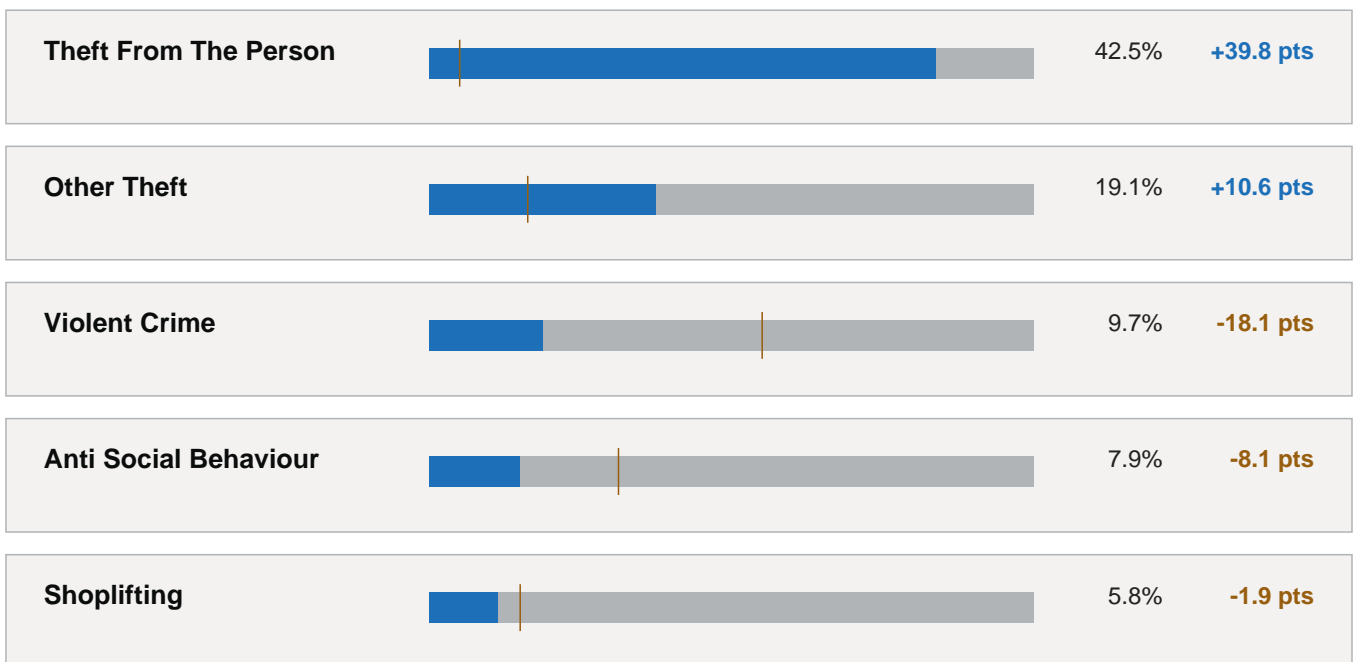

Published incidents in this search

770

The incidents returned for the postcode-centred search area

Published incidents across Metropolitan

729,047

All published incidents across the wider Metropolitan police area in the same window

This area compared with the wider police area

A wider police-area comparison keeps the source and the time window aligned. It still does not account for population, land use, or visitor activity.

Compared with England and Wales

This page compares the local mix of crime categories with the published England and Wales pattern for the same report window. It shows differences in category share, not differences in resident crime rate.

Local share against England and Wales share

Each row compares the local share of incidents with the England and Wales share for the same category.

What stands out

- Theft From The Person is 39.8 percentage points above the England and Wales share.
- Violent Crime is 18.1 percentage points below the England and Wales share.
- Other Theft is 10.6 percentage points above the England and Wales share.