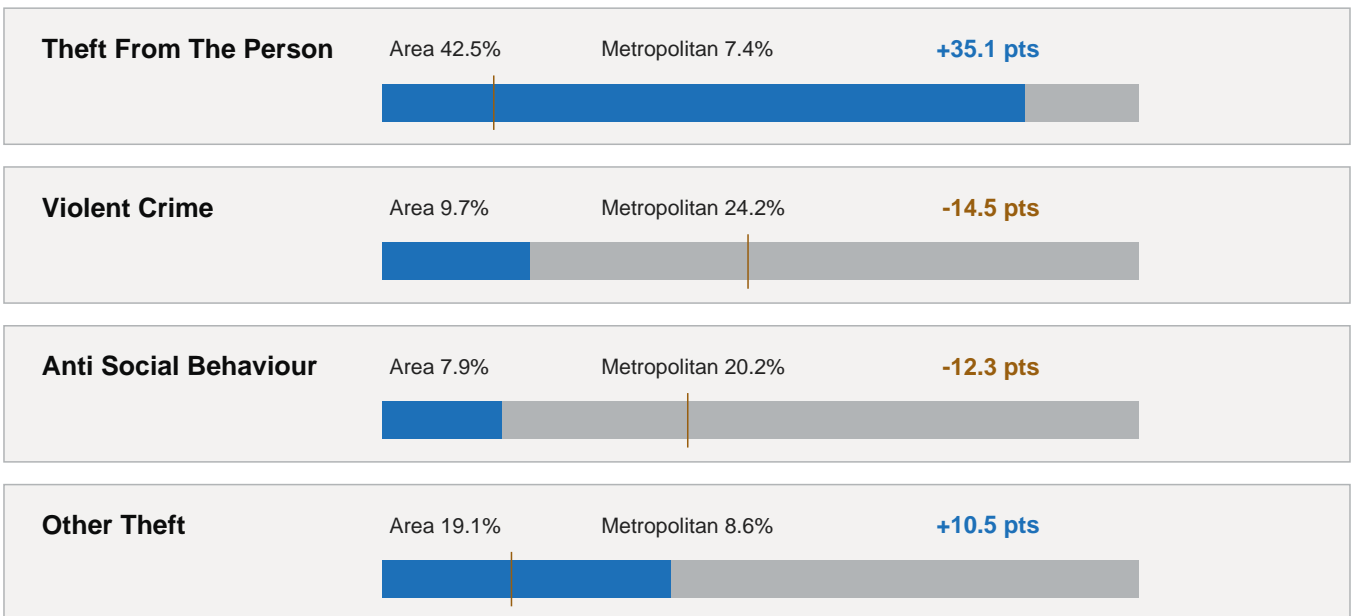

Main findings

- Theft From The Person was the largest published category, accounting for 42.5% of incidents in the search area.
- Compared with the wider Metropolitan police area, Theft From The Person accounts for 35.1 percentage points more of the local total.
- Compared with England and Wales, Theft From The Person accounts for 39.8 percentage points more of the local total.
- Recent 3 months returned 404 published records, compared with 276 in the earlier comparison period.

Read this as a summary of published police data for one postcode-centred search area, not as a safety rating.

Compared with the wider police area

This comparison uses the wider Metropolitan police area in the same report window. It helps show whether the search area has a different category mix from the broader force area that covers it.

Published incidents in this search

770

The incidents returned for the postcode-centred search area

Published incidents across Metropolitan

729,047

All published incidents across the wider Metropolitan police area in the same window

This area compared with the wider police area

A wider police-area comparison keeps the source and the time window aligned. It still does not account for population, land use, or visitor activity.

Compared with England and Wales