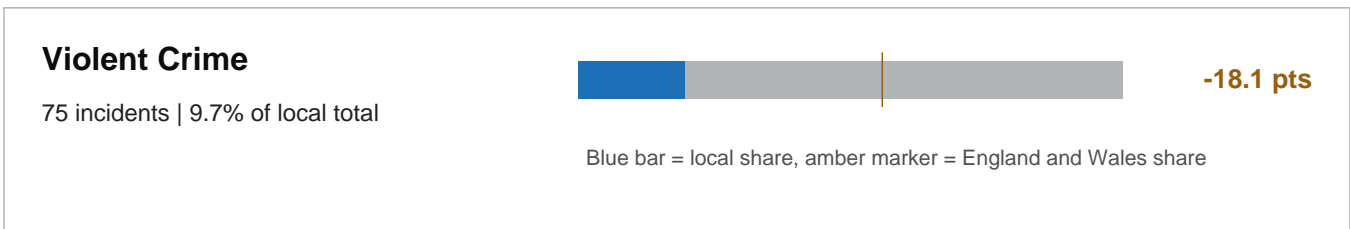

Categories, location labels, and published outcomes

Most repeated labels

These are repeated published location labels, not exact address points.

On or near Buckingham Mews	156
On or near Park/open Space	130
On or near Theatre/concert Hall	80
On or near Palace Place	57
On or near Warwick Row	52
On or near Spenser Street	49