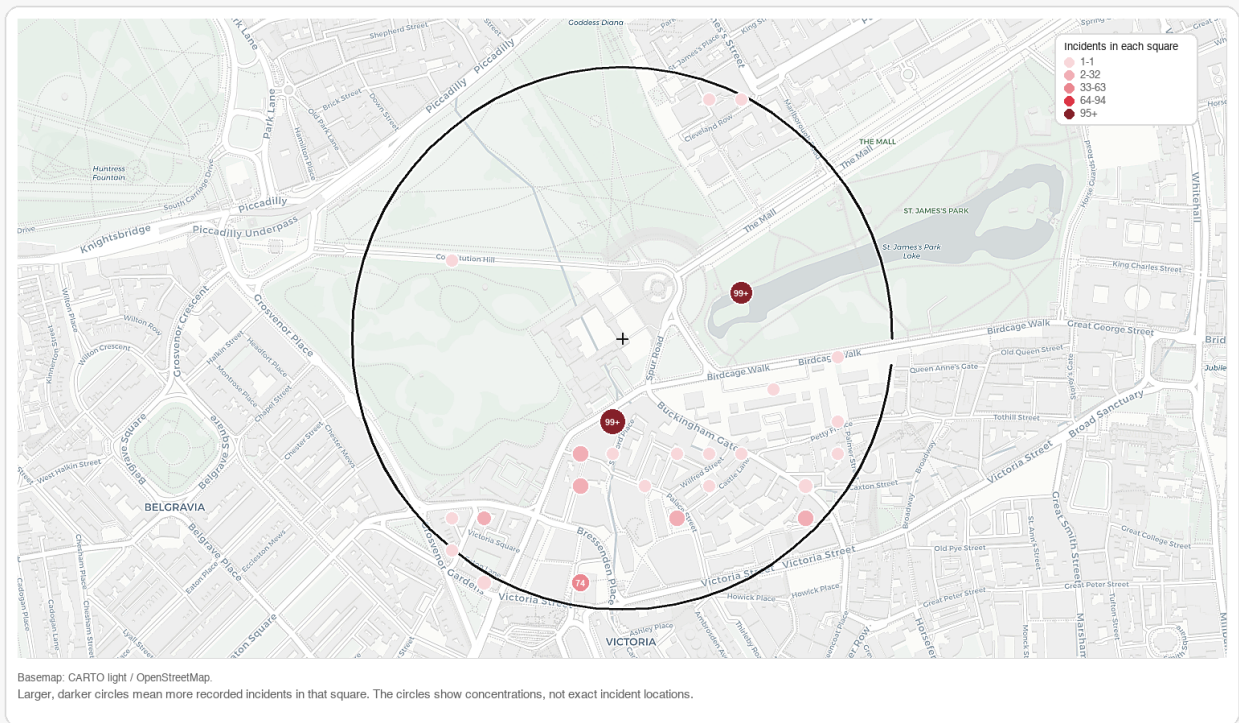

Local share against England and Wales share

Each row compares the local share of incidents with the England and Wales share for the same category.

What stands out

- Theft From The Person is 39.8 percentage points above the England and Wales share.
- Violent Crime is 18.1 percentage points below the England and Wales share.
- Other Theft is 10.6 percentage points above the England and Wales share.

How to read this page

- This comparison helps describe the local category mix. It is not a score or a ranking.
- Differences can reflect land use, transport activity, reporting patterns, and local policing as well as crime conditions.

Maps

These maps show the searched area and broad concentrations in the published data. They are designed to stay cautious about location precision.

Concentration

Grouped incident counts from approximate published police points within the searched radius

The concentration map groups nearby published points together so you can see broad clusters without making the underlying data look more exact than it is.

Categories, location labels, and published outcomes