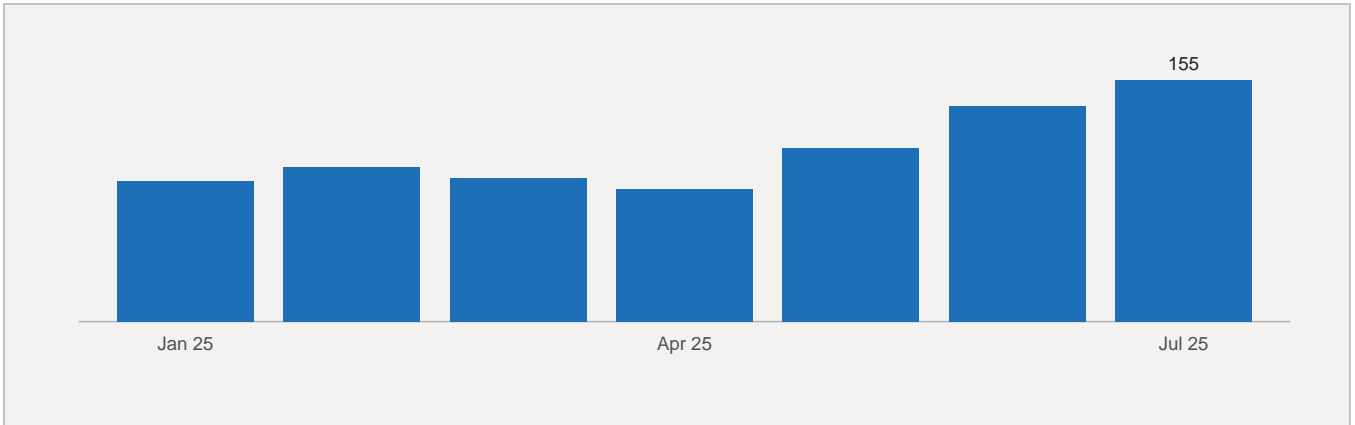

Trend and how the report was built

Recent 3 months returned 404 published records, compared with 276 in the earlier comparison period. May 2025 to Jul 2025 compared with Feb 2025 to Apr 2025

Published records returned for this report area

Latest month vs previous month: +17 records.

Recent periods may change as published data is revised.

Method summary

- Incidents were selected within 0.5 km of the postcode centre (51.50101, -0.14156).
- Police-area comparison uses the constabulary attached to published incidents in the same report window. England and Wales comparison uses the overall published category pattern.
- Category mix benchmarking compares the local share of incidents with the overall England and Wales pattern in the published dataset.

Why the report keeps things cautious

- data.police.uk street-level crime data under the Open Government Licence.
- Query window: 2025-01 to 2025-07.
- No rate per resident is shown because the report does not yet have an official population figure for this exact search shape.

This report describes recorded incidents in the published dataset, not all crime experienced in the area. Published police locations are approximate and should not be treated as exact addresses or exact incident points. Outcome labels are shown as published and are not the same as court results or a full case history. Recent months can move as police forces revise or backfill published records.